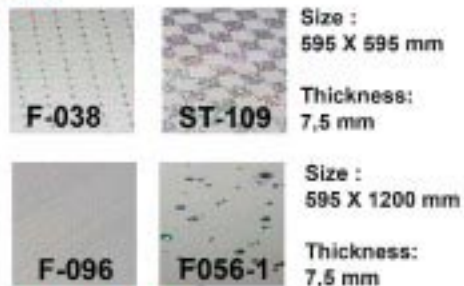

UPVC Plafond

Aplikasi

Laminate

Printing

Width: 25 cm
Length: 5.8 m
Thickness: 7.5 mm & 8 mm
Weight: 2.7 Kg - 3.0 Kg/sqm

Tile

Keunggulan :

- Tahan air
- Anti rayap
- Mewah dan stylish
- Mudah dibersihkan
- Tidak merambat api

Accessories

Internal Jointer Eksternal Jointer H-Jointer Top-Jointer U-Jointer

Color